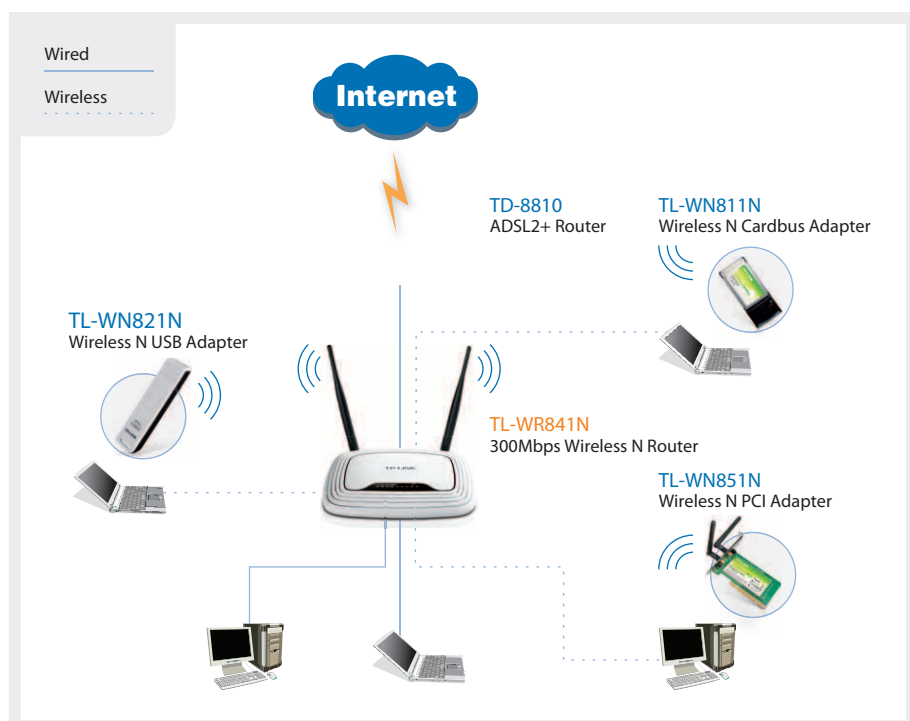

Specifications:

Standards	IEEE 802.11n, IEEE 802.11g, IEEE 802.11b
Interface	4 10/100M auto-sensing LAN Port(Auto MDI/MDIX) 1 10/100M auto-sensing WAN Port(Auto MDI/MDIX)
Wireless Signal Rates With Automatic Fallback	11n: 270/243/216/162/108/81/54/27Mbps 135/121.5/108/81/54/40.5/27/13.5Mbps 130/117/104/78/52/39/26/13Mbps 65/58.5/52/39/26/19.5/13/6.5Mbps 11g: 54/48/36/24/18/12/9/6M(dynamic) 11b: 11/5.5/2/1M(dynamic)
Frequency Range	2.4-2.4835GHz
Wireless Transmit Power (MAX)	20dBm
Antenna	5dBi fixed Omni directional antenna x 2
Modulation Technology	DBPSK, DQPSK, CCK, OFDM, 16-QAM, 64-QAM
Receiver Sensitivity	270M: -68dBm@10% PER; 130M: -68dBm@10% PER 108M: -68dBm@10% PER; 54M: -68dBm@10% PER 11M: -85dBm@8% PER; 6M: -88dBm@10% PER 1M: -90dBm@8% PER
Power Supply Unit	Input: localized to country of sale Output: 9VDC/0.6A switching PSU
Operating Temperature	0°C~40°C (32°F~104°F)
Storage Temperature	-40°C~70°C (-40°F~158°F)
Relative Humidity	10% ~ 90%, non condensation
Storage Humidity	5%~95% non-condensing
Dimensions	7.6 x 5.1 x 1.3 in.(192 x 130 x 33 mm)

Diagram:

Features:

- 300M wireless transmission rate, adopts MIMO, CCA™ technology, allows for faster speed, further wireless coverage, more stable performance
- For home and office use, Supports PPPoE, Dynamic IP, and static IP broadband access and various kind of dialing requirements
- Supports UPnP, DDNS, static routing, VPN Pass-through, and data forwarding
- Built-in firewall features IP, MAC, URL filtering which flexibly controls online access and time
- Supports QSS (Quick Secure Setup), Provides 64/128/152-bit WEP encryption, supports WPA/WPA2, WPA-PSK/WPA2-PSK authentication
- User interface supports free WEB software updates
- Sleek exterior, can be mounted on a wall or placed horizontally on a table or desk
- 2 fixed Antennas

Package:

- Wireless N Router TL-WR841N
- Power supply unit (localized to country of sale)
- Resource CD
- Quick Setup Guide

Related Products:

- Wireless N PCI Adapter TL-WN851N
- Wireless N USB Adapter TL-WN821N
- SOHO Cable/DSL Router TL-R460
- 10/100M Desktop Switch TL-SF1005

Specifications are subject to change without notice. TP-LINK is a registered trademark of TP-LINK Technologies Co., Ltd. Other brands and product names are trademarks or registered trademarks of their respective holders. No part of the specifications may be reproduced in any form or by any means or used to make any derivative such as translation, transformation, or adaptation without permission from TP-LINK Technologies Co., Ltd.