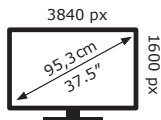

# ENERGY

HP, Inc.

HP Z38c(HSTND-9401-L)

**64** kWh/1000h

2019/2013