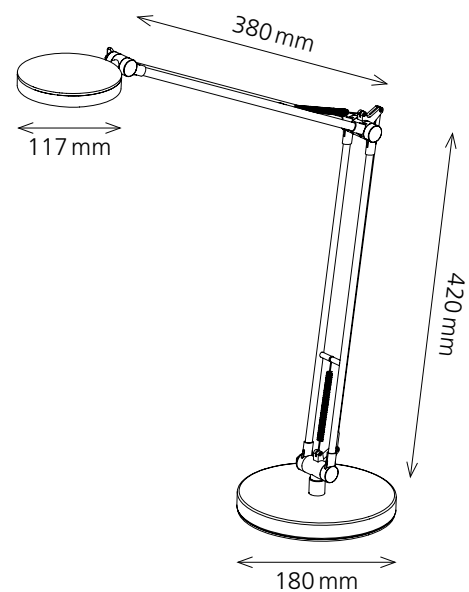

LED 4you

- A hint of urban elegance flows around this LED lamp with its clear lines
- „3 in 1“: Supplied with 3 interchangeable head of lamp covers: silver, black, raspberry
- Long extension thanks to its double arm made of aluminium
- Lamp head vertically adjustable

Technical data:

Type of bulb:	LED 4.8W
Voltage:	100 – 240 Volt AC
Luminous flux:	350 Lumen
Colour temperature:	5000 Kelvin (neutral white)
Maximum illuminance:	491 Lux (measured 50 cm off table surface)
Life time:	30 000 hours
Extension:	max. 580 mm
Height:	max. 700 mm
Base:	Ø 180 mm
Head of lamp:	Ø 117 mm
Net weight:	1.610 kg
Material:	metal (aluminium and steel), ABS
Packaging:	4-coloured sales packaging

Item number: h5010608